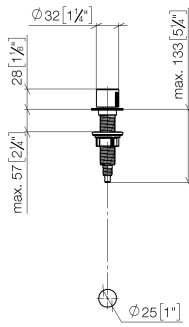

Strainer waste with control handle - Brushed Dark Platinum

ELIO

10 712 970

- control for single basin
- including adapter for Bowden cable

Fits ELIO, ENO, MEM, META SQUARE, SYNC and TARA ULTRA

Fits: ELIO, MEM, ENO, SYNC, TARA ULTRA, META SQUARE

	Brushed Dark Platinum	10 712 970-99
	Chrome	10 712 970-00
	Brushed Platinum	10 712 970-06
	Platinum	10 712 970-08
	Durabrand (23kt Gold)	10 712 970-09
	Dark Chrome	10 712 970-19
	Brushed Durabrand (23kt Gold)	10 712 970-28
	Matte Black	10 712 970-33
	Brushed Champagne (22kt Gold)	10 712 970-46
	Champagne (22kt Gold)	10 712 970-47
	Brushed Chrome	10 712 970-93

10 712 970

mm [inches]

10 712 970

Parts for other finishes can be found here: [Chrome](#)

Spare parts list

No.	Item Number	Name	Quantity used	Delivery time
1	09 20 97 030-99	handle	1	30
2	90 12 12 002 00 90	fixing cap	1	2
3	09 27 87 011-99	rosette	1	30
4	09 14 10 042 90	seal	1	2
5	09 29 06 087-99	spindle	1	-
Spare part can no longer be ordered, please order the replacement item				
6	04 30 01 029 00 90	adaptor	1	2
7	09 24 03 175 90	adaptor	1	2
8	09 11 10 073-07	connection	1	30
9	09 11 10 074-07	connection	1	30
10	09 11 10 079-07	connection	1	30
11	09 30 11 087 90	disc	1	2
12	09 23 30 024-07	nut	1	30